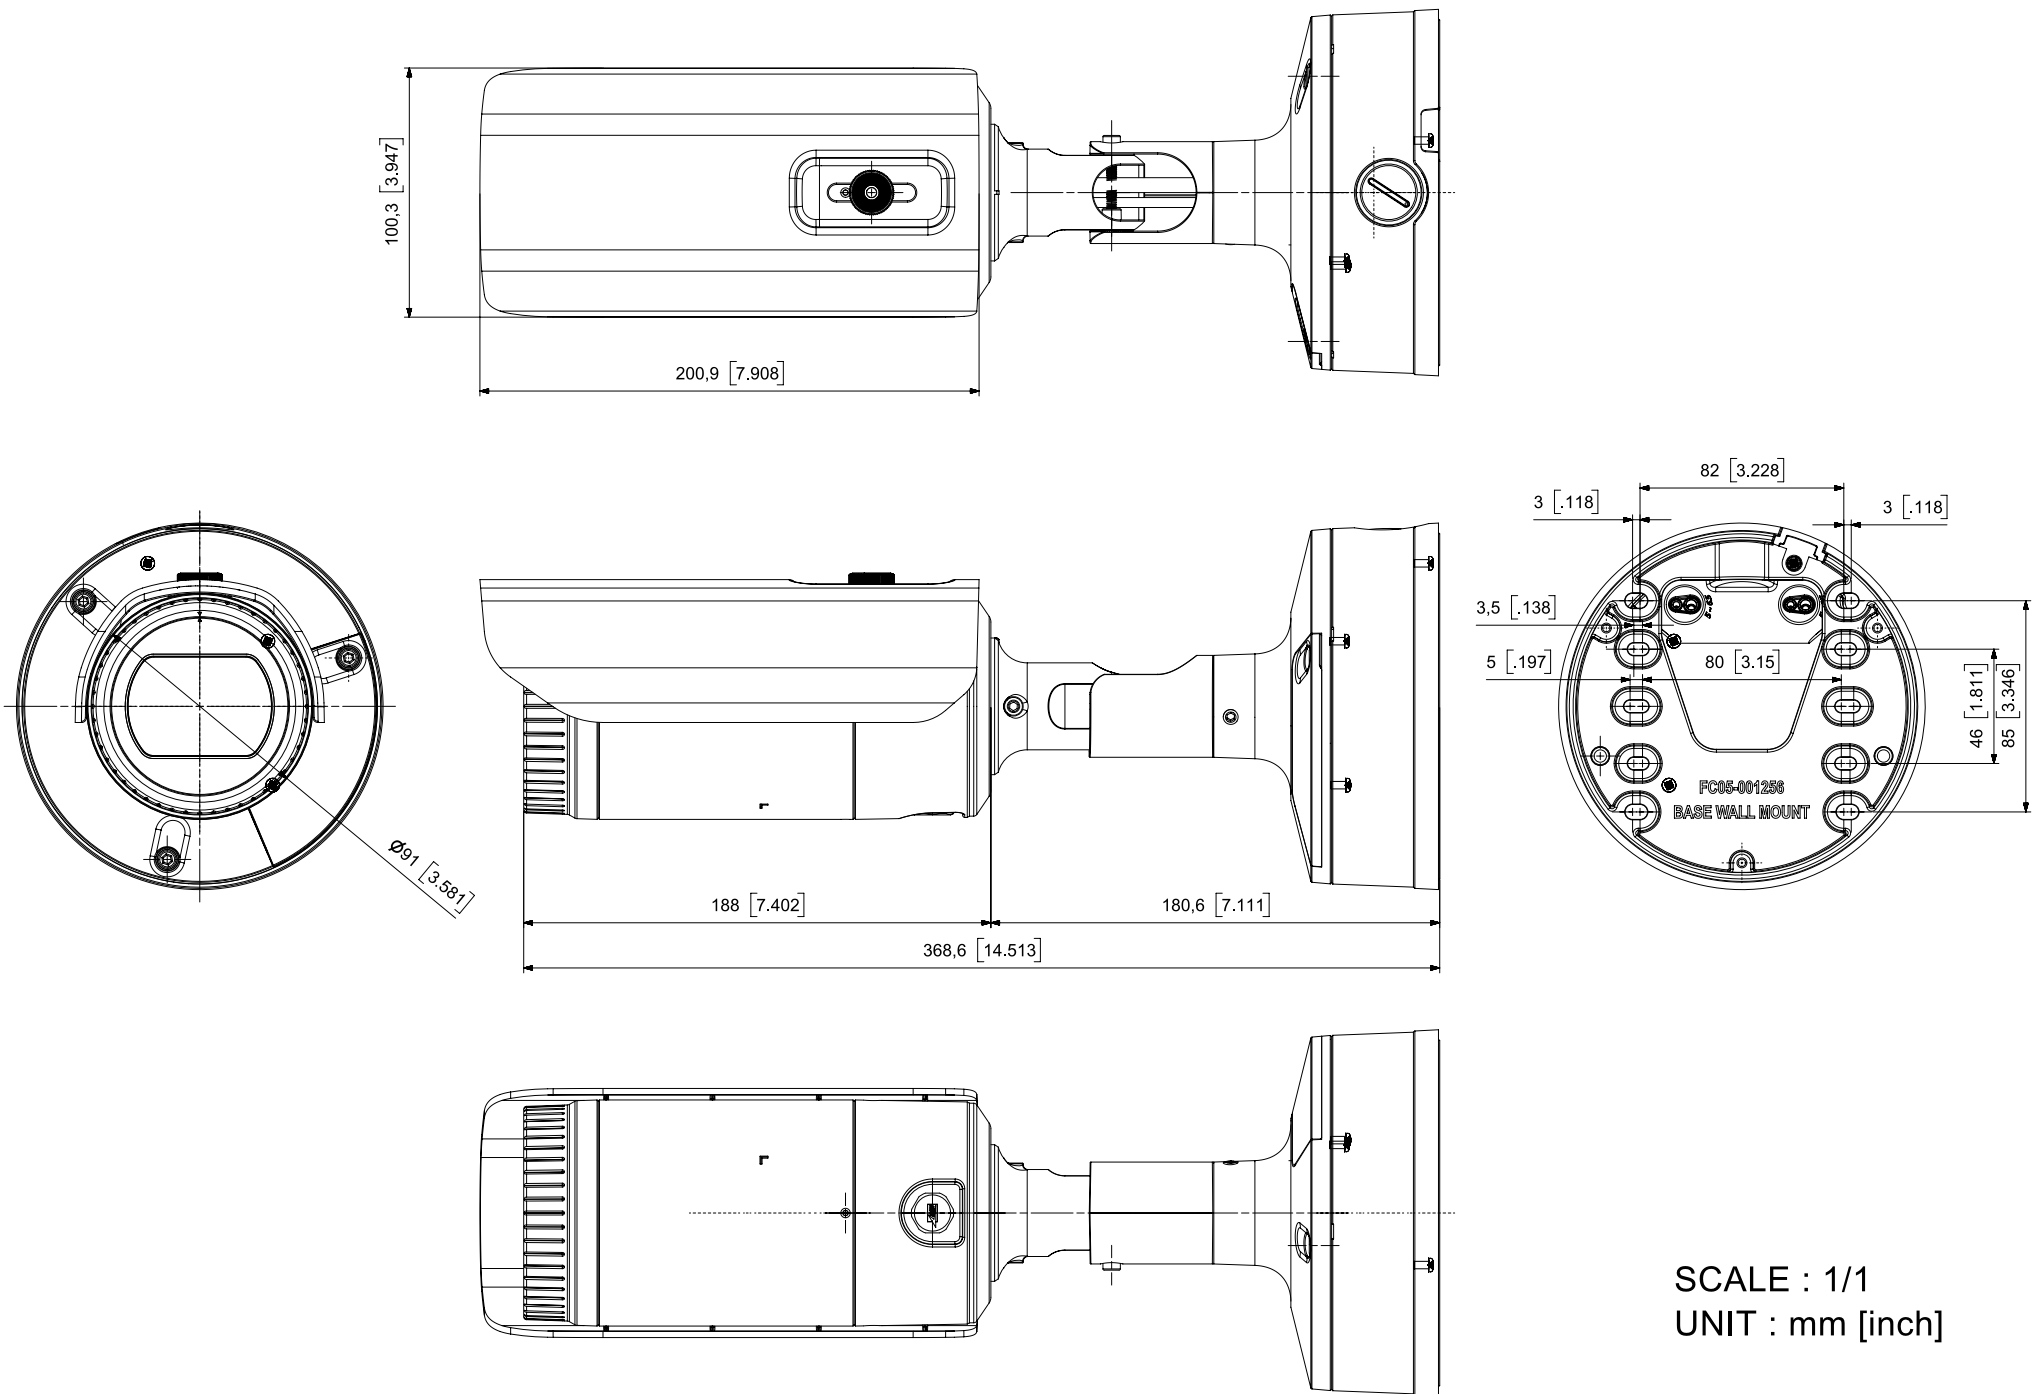

SCALE : 1/1
UNIT : mm [inch]